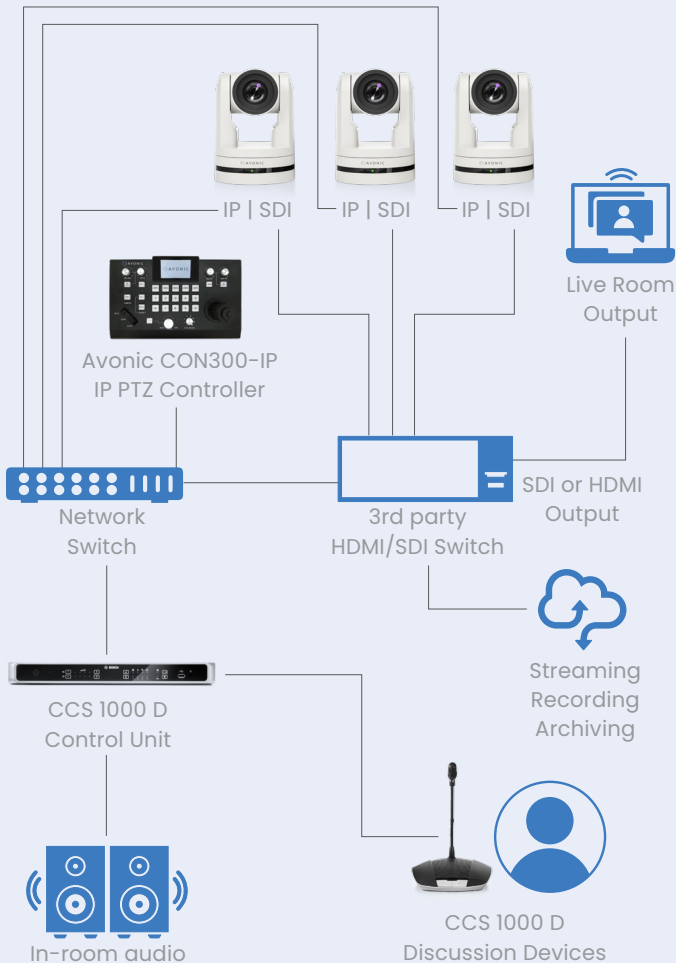

# SEAMLESS INTEGRATION WITH BOSCH CONFERENCE SYSTEMS DICENTIS & CCS 1000 D

Scan the QR-code  
to read more!

## An integrated approach offering peace of mind for installers

Avonic CM70 and CM90 series cameras are officially certified to be combined with DICENTIS and CCS 1000 D from Bosch.

### CCS 1000 D DIGITAL DISCUSSION SYSTEM

With IP Control & SDI/HDMI Video

IP Cameras & Video switcher Control over ethernet

## AVONIC CM70 & CM90 SERIES FEATURES

- Automatically detected by CCS 1000 D, DICENTIS and DICENTIS Wireless from Bosch
- Camera video resolution up to 4K60
- Perfect performance in challenging light conditions
- Low latency IP streaming
- IP, HD-SDI and HDMI concurrent outputs
- Support for H.264
- Wide variety of IP support,
- POE for easy installation
- Available in a white and black discrete design
- Proven reliability within conference applications
- Mounts for wall and ceiling installation