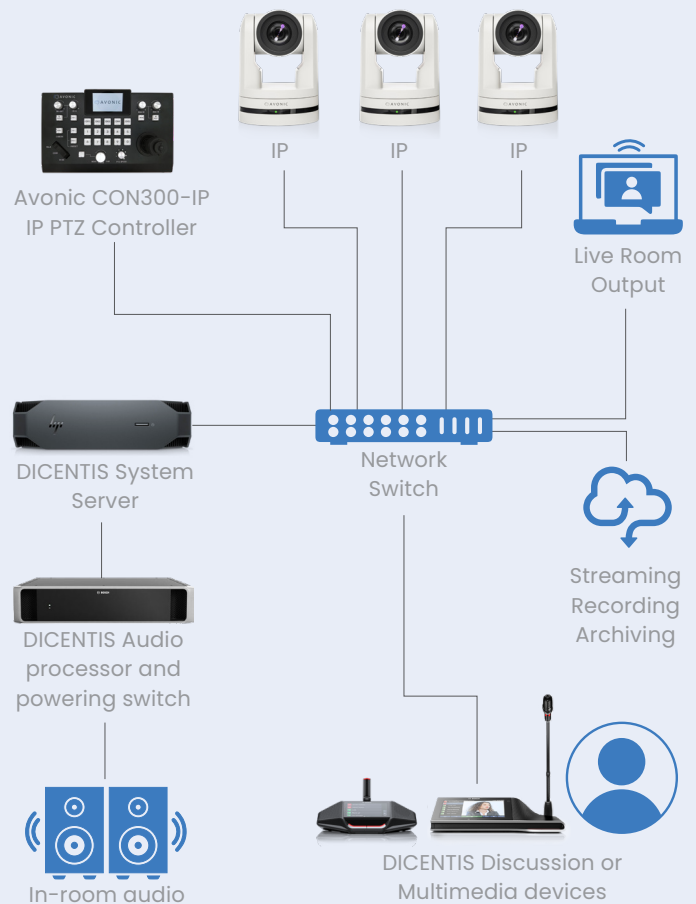

## An integrated approach offering peace of mind for installers

Avonic CM70 and CM90 series cameras are officially certified to be combined with DICENTIS and CCS 1000 D from Bosch.

### CCS 1000 D DIGITAL DISCUSSION SYSTEM

With IP Control & SDI/HDMI Video

IP Cameras & Video switcher Control over ethernet

### DICENTIS CONFERENCE SYSTEM

With IP Control & IP Video Output

IP Cameras & Video switcher Control over ethernet

## AVONIC CM70 & CM90 SERIES FEATURES

- Automatically detected by CCS 1000 D, DICENTIS and DICENTIS Wireless from Bosch
- Camera video resolution up to 4K60
- Perfect performance in challenging light conditions
- Low latency IP streaming
- IP, HD-SDI and HDMI concurrent outputs
- Support for H.264
- Wide variety of IP support,
- POE for easy installation
- Available in a white and black discrete design
- Proven reliability within conference applications
- Mounts for wall and ceiling installation