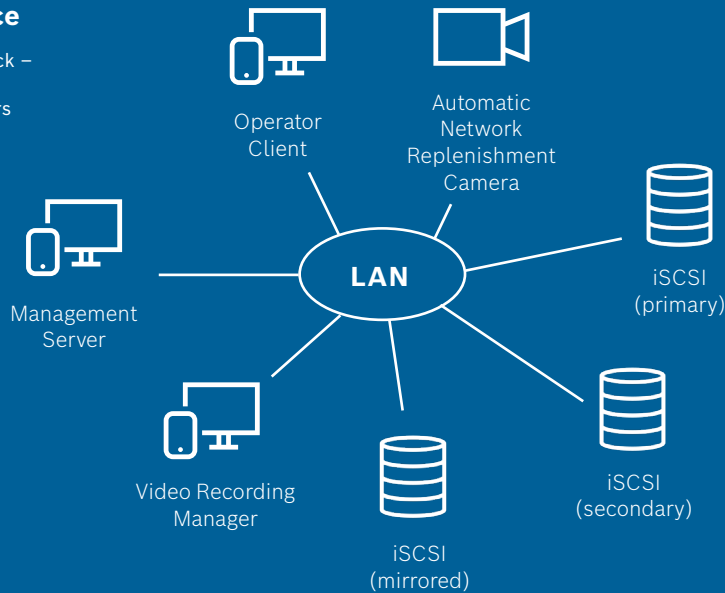

## Your path to superior video management

BVMS provides seamless management of digital video, audio and data across an IP network. BVMS allows you to deploy a Bosch video surveillance solution with unique features for any size of application, from retail stores to commercial buildings to entire metro systems and large airports.

### Future-proof investment

High scalability

Up to 200,000 camera channels

Up to 100 clients

Seamless upgrade from Viewer to Lite, Plus, Professional and Enterprise

Regular software updates