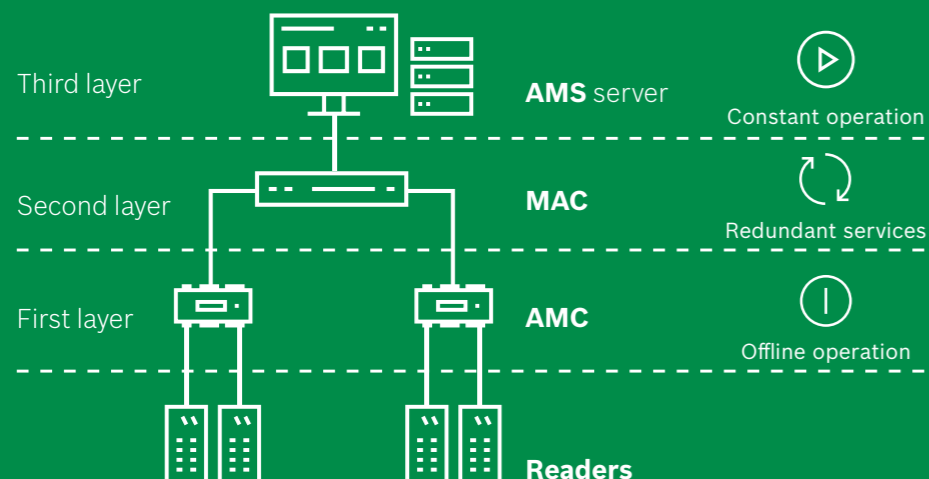

Highest resilience based on three layers

Simplicity

EASY TO USE, OPERATE AND EXPAND

Lite

Plus

Professional

Ready-to-use license bundles

Easy installation & basic configuration

Intuitive GUI

Easy-to-use map viewer

Multiple functionalities

Global anti-passback

Random screening

Occupancy Limit Control

Office mode

Mantrap

Guard tour

Future-proof investment

HIGH SCALABILITY

up to 400,000 cardholders

up to 10,000 doors

Lite

Plus

Professional

Seamless upgrade from Lite to Plus and Professional

Switch to BIS-ACE for larger and more complex applications

Regular software updates

Visitor management

Comprehensive application for receptionists

Self-registration option for visitors

Host view for employees

Threat level management for increased safety on site

Up to 15 configurable threat levels

Initiation of safety measure with one click

Situational awareness for fast and most efficient reaction

Integration via API

B Series and G Series

BVMS and Milestone XProtect

License plate recognition

Elevator dispatch systems

Key management systems

Biometric verification

Offline locks compatibility

Data security and privacy protection

Encrypted database and encrypted communication

Support of OSDPv2 secure channel

BOSCH
Invented for life