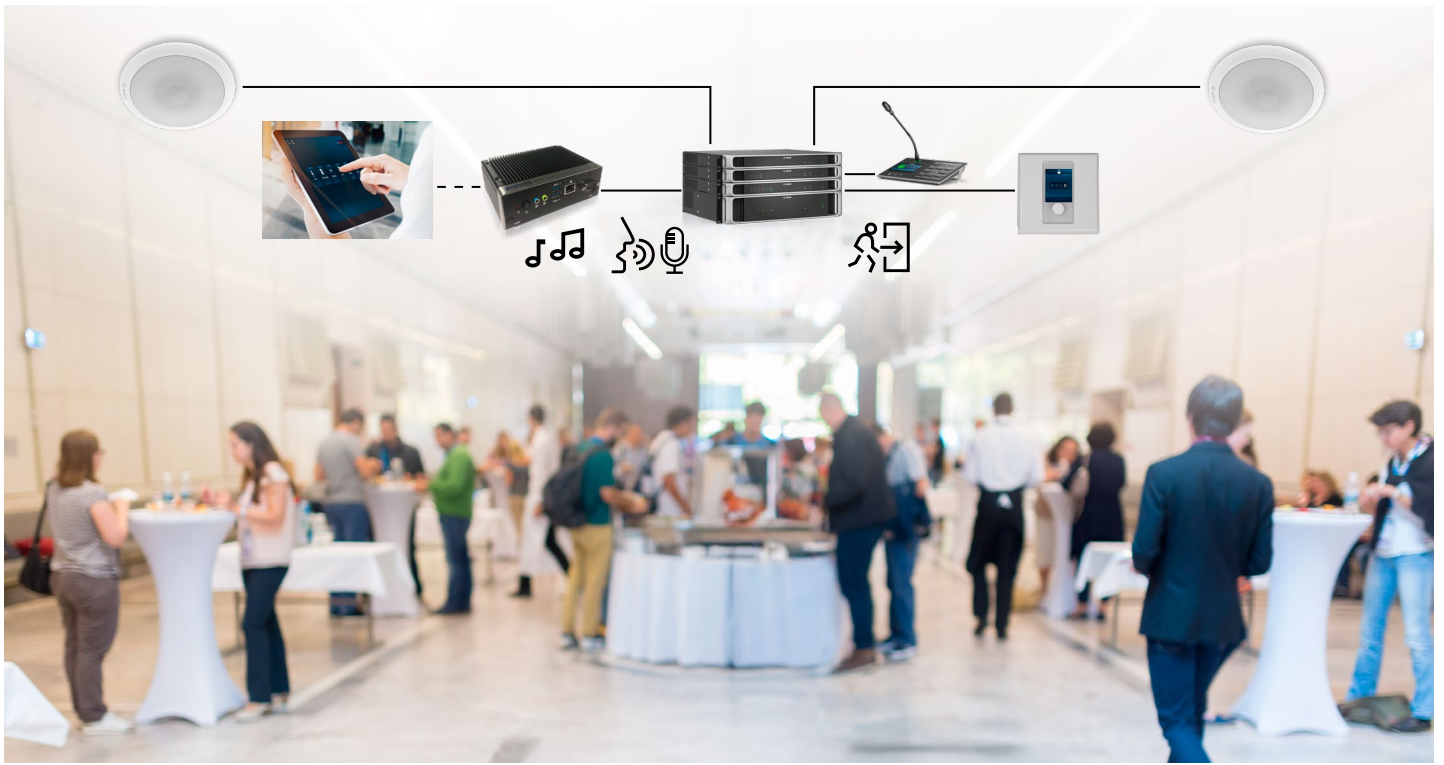

Enhancing the safety and ambiance with superior sound

Application Note

Real Estate

Enhancing safety and ambiance with superior sound

In the competitive sector of real estate, creating a safe and inviting environment is paramount. Safety measures are not just necessary; they are mandatory to ensure the safety of everyone in a building. Traditional PAVA (public address and voice alarm) systems often focus on the security and safety aspects but lack the ability to deliver high-quality audio for announcements and background music. Real estate projects demand modern PAVA solutions that not only provide immediate responses in emergencies but also enhance the ambiance with crystal-clear, intelligible sound – easily controllable for each zone via intuitive user interfaces. After all, creating a good ambiance makes your premises much more enjoyable and attractive.

Our solution

The fully IP-based PRAESENSA public address and voice evacuation system offers a cutting-edge, failure-safe solution that serves both to inform and entertain. Primarily, it ensures the highest safety standards as an EN 54-16 certified PAVA solution with integrated redundancies alongside its powerful voice alarm capabilities, which are critical during emergencies. What sets PRAESENSA apart from the competition is its exceptional sound quality, delivering an extremely high dynamic audio range of 112dB, which clearly surpasses CD quality. This high fidelity is leveraged to transform any announcement or background music (BGM) into clear, pleasant auditory experiences that enrich the atmosphere of any space within the building.

Intuitive audio control

PRAESENSA offers intuitive control through user-friendly interfaces, enabling comprehensive system management via wall control panels. Moreover, it supports mobile device connectivity over a WiFi network, providing on-the-go management of music selections, commercial messaging, and more, directly from a smartphone or tablet.