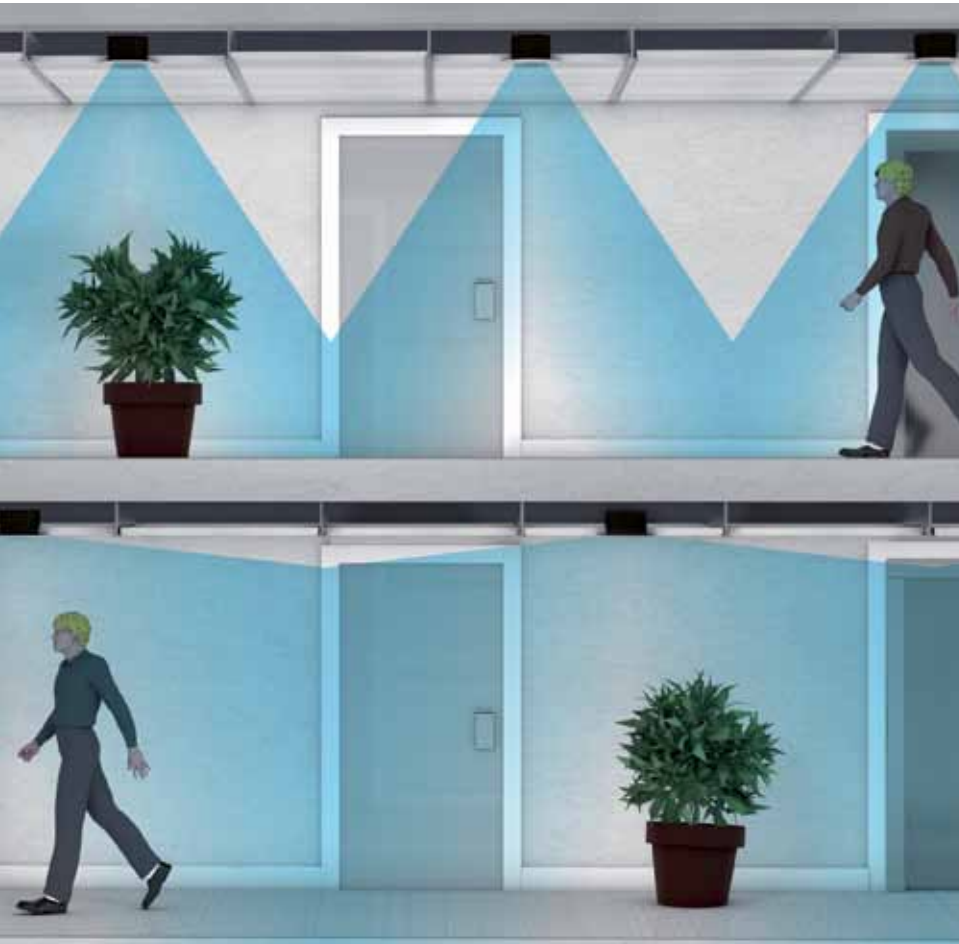

Unbeatable wide opening angle for
uniform, wide coverage

Compact design for tight applications

The LC4's compact size is especially designed for tight installation spaces, such as the low false ceilings found in commercial buildings, hotels and cruise ships. The loudspeaker can be mounted in soft or hard ceiling material with a thickness of up to 50 mm. Furthermore, because the loudspeaker has a separate, paintable grille, it's easy to match the LC4 with any interior design scheme.

Unbeatable wide opening angle

With its industry-leading wide opening angle and a wide frequency response the LC4 loudspeaker provides maximum sound distribution uniformity and speech intelligibility. This consistent acoustic performance eliminates the undesirable phenomenon where full range sound is only experienced right below the speaker and the high frequencies fade away as the person moves on. The LC4 is extremely cost-effective too, as the wide opening angle means you need fewer loudspeakers in the ceiling compared to traditional ceiling speakers.

Uniform sound distribution

Top: A traditional configuration using speakers with smaller opening angles. Additional speakers are required to provide complete coverage. Even so, in low ceiling areas major fluctuations in the audio output still occur as the person walks by.

Bottom: An LC-4 configuration using speakers with the widest opening angles. Fewer speakers are needed and passers-by experience consistent audio quality at all times.

The tapping switch enables power output to be changed after the speaker is mounted.