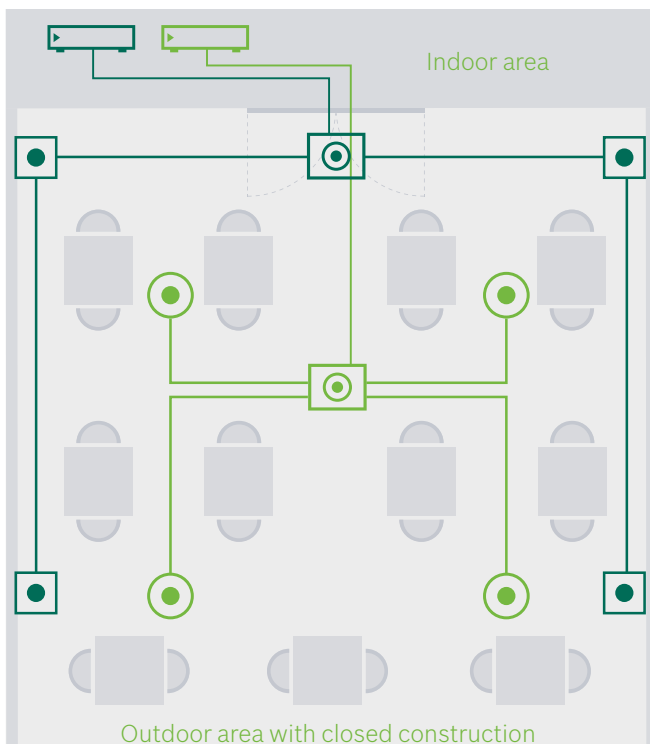

Our portfolio solutions:

	OUTSIDE COVERED		OPEN OR PARTLY COVERED
PLENA Easy Line PLENA matrix	Surface-mount compact sound	Pendant compact sound	Surface-mount LB2-UC30 (IP65)
PLE-1MA120 ▶ Mixer amplifier with multiple inputs, and bass/treble tone control for basic application areas PLM-4P125 ▶ Four-channel DSP amplifier for extended functionality ▶ Power-saving options, DSP and up to 500 W output to drive multiple compact sound systems in a larger area	LB6 compact sound system ▶ Large 8-inch (200 mm) woofer for substantial bass extension ▶ Four simple-to-connect satellite loudspeakers for mids and highs, with mounting brackets included ▶ Available in black and white	LB6-SW100 compact subwoofer + 4 x LP6 pendant loudspeaker (two per pack) ▶ Large 8-inch (200 mm) woofer for substantial bass extension ▶ Four simple-to-connect satellite loudspeakers for mids and highs, with mounting brackets included ▶ Sub available in black and white, pendant available in white	4 x LB2-UC30 premium compact loudspeaker ▶ High-fidelity music and speech reproduction ▶ Compact yet robust and weatherized IP65 speaker ▶ Supplied with adjustable mounting bracket ▶ Available in black and white

Surface-mount and pendant compact sound