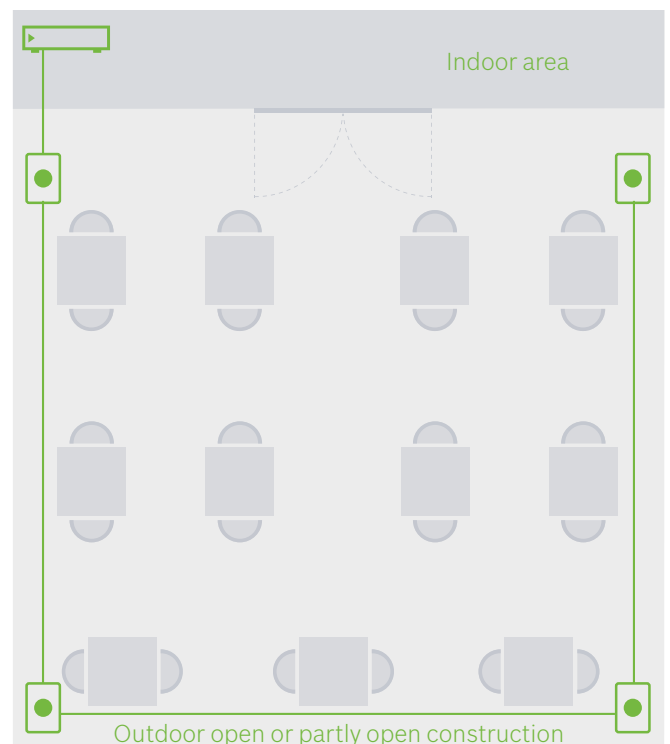

Surface-mount weatherized

LEGEND	
	Premium Sound Cabinet speaker LB2-UC30
	Pendant satellite speaker LP6-S-L
	Compact sound speaker system LB6-100S-D/L
	Compact sound subwoofer LB6-SW100-D/L
	Mixer amplifier/DSP amplifier PLE1MA120 / PLM4P125