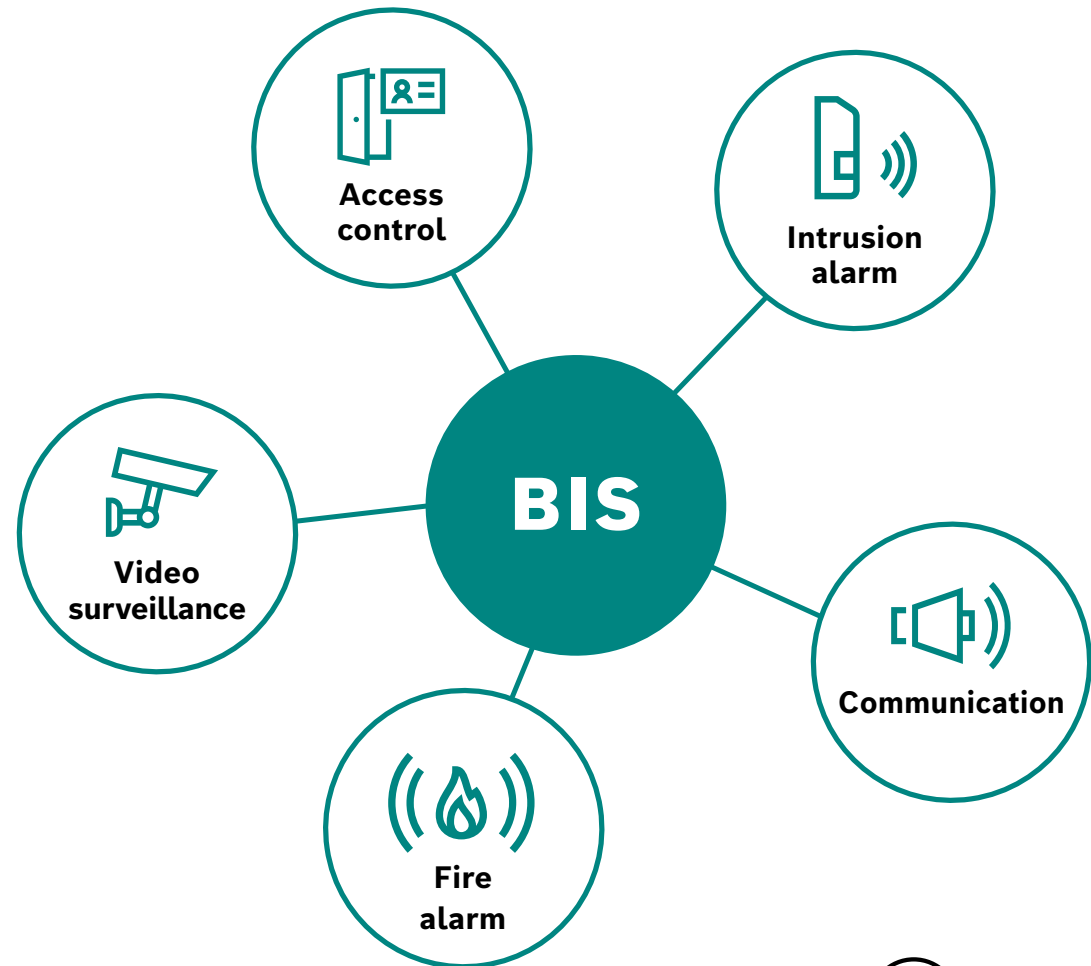

**All in
one
solution**

Building Integration System

Your platform for superior security and safety management.

Building Integration System

Building Integration System (BIS) is a robust and reliable security and life safety system for 24/7 deployment. Our all-in-one solution is designed to seamlessly integrate different security subsystems and allows third party applications via open standards and Software Development Kits (SDK).

Extremely reliable building management platform

Seamless integration of Bosch products and others

Ease of operation

Fully embedded access control

Full event log for post-event investigation

Proven technology with more than 3000 installations worldwide