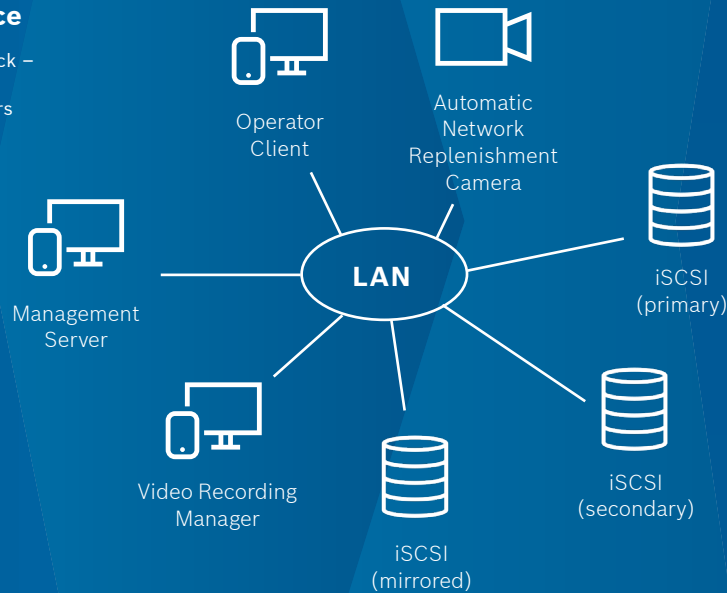

## Your path to superior video management

BVMS provides seamless management of digital video, audio and data across an IP network. BVMS allows you to deploy a Bosch video surveillance solution with unique features for any size of application, from retail stores to commercial buildings to entire metro systems and large airports.

### Future-proof investment

High scalability

Up to 200,000 camera channels

Up to 100 clients

Seamless upgrade from Viewer to Lite, Plus, Professional and Enterprise

Regular software updates