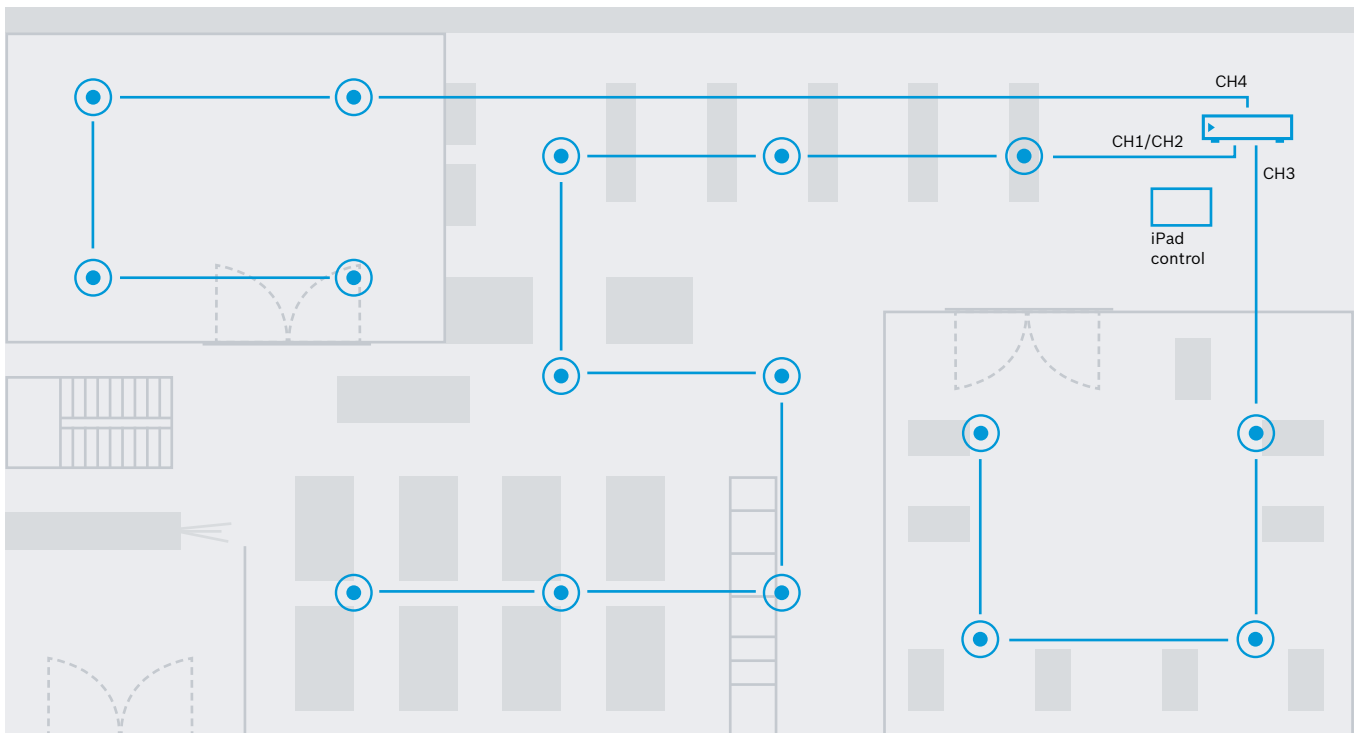

**BOSCH**

Invented for life

Bosch Communications Solutions

# Gym/Fitness Center

Stay energetic and focused with superb quality background music

Fitness goals need focus, and a great gym environment requires the right music to keep the practice rhythm and pace. Whether that's a soothing mantra in the yoga section, or a techno vibe in the cardio area, it's clear that a capable system should be able to handle different music and volumes at the same time.

- ▶ The PLENA matrix Digital Sound System, with intuitive configuration and user interfaces for ease-of-use for different zones or sections.
- ▶ Combined with LC2 Premium commercial loudspeakers, visitors will enjoy exceptional sound throughout their fitness journey.