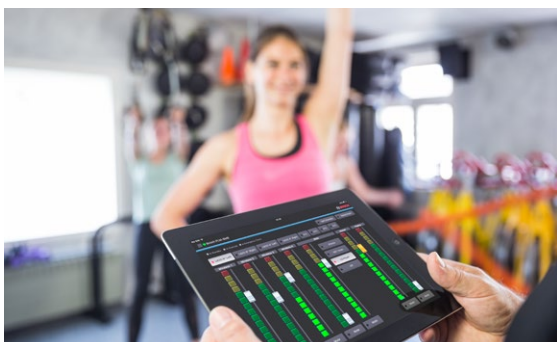

# Gym/Fitness Center

Stay energetic and focused with superb quality background music

Fitness goals need focus, and a great gym environment requires the right music to keep the practice rhythm and pace. Whether that's a soothing mantra in the yoga section, or a techno vibe in the cardio area, it's clear that a capable system should be able to handle different music and volumes at the same time.

- ▶ The PLENA matrix Digital Sound System, with intuitive configuration and user interfaces for ease-of-use for different zones or sections.
- ▶ Combined with LC2 Premium commercial loudspeakers, visitors will enjoy exceptional sound throughout their fitness journey.