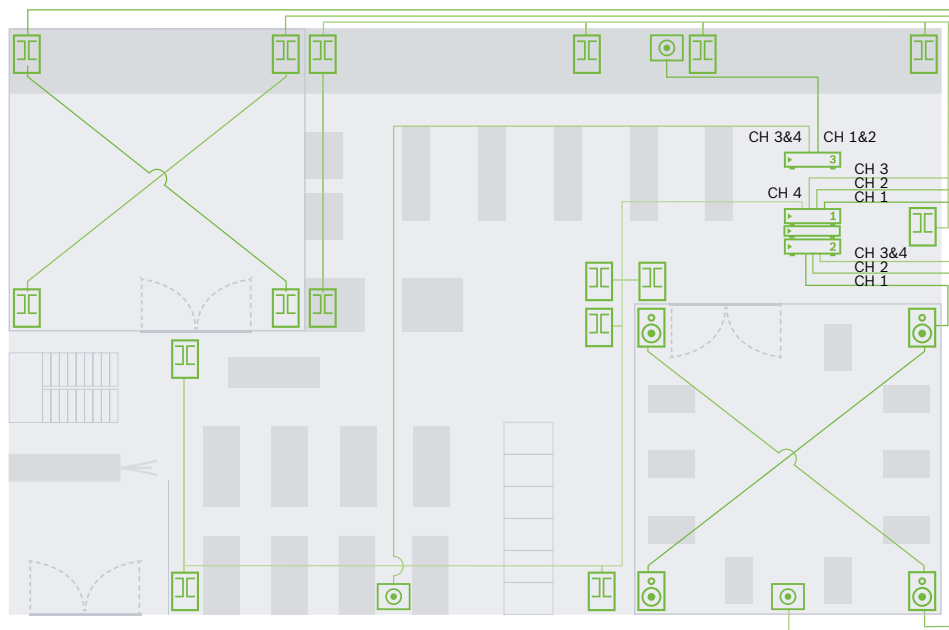

- ▶ Fitness area: approx 800 - 1000 m<sup>2</sup> (2624 - 3280 ft<sup>2</sup>)
- ▶ Up to 8 zones
- ▶ Flexible control via PC or iOS app
- ▶ Supports enhancing fitness experience with foreground music, background music, live speech and announcements