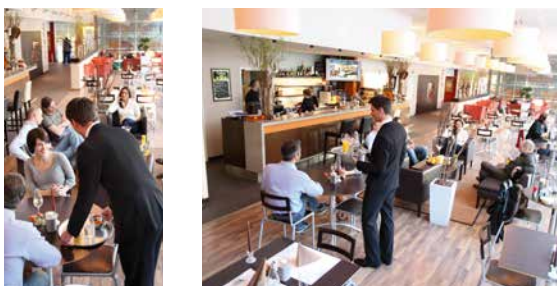

The layouts are for general and visual purposes only and should not be directly applied to any installation.