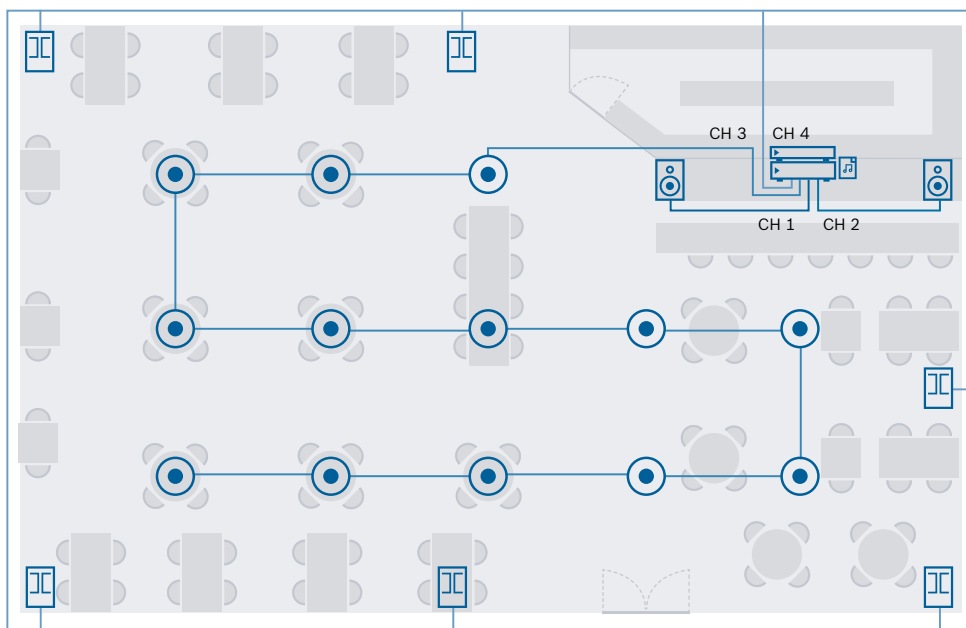

BOSCH

Invented for life

Bosch Communications Solutions

Large Restaurant

Your guests will always enjoy the perfect accompaniment to their dining experience

Dining out with family or friends should be a memorable and pleasant occasion. With the PLENA matrix Digital Sound System, your guests will always enjoy the perfect accompaniment to their dining experience. Simply link it to a media set, MP3 player or smart phone, and experience exceptional sound via our compact and stylish loudspeakers. If you need to make an announcement to guests or employees, use the system's call station for clear and audible messaging. Multiple zones are supported, so atmospheric music can be played in the dining area, while employees can be addressed

separately in the kitchen. Additional call stations can be integrated as required.

- ▶ Restaurant area: approx. 1500 - 2000 m² (4921 - 6561 ft²)
- ▶ Up to 8 independent zones
- ▶ 3 different music channels in different zones
- ▶ Flexible control via wall panel, PC or mobile devices
- ▶ Option for PA announcements

Channels 1 & 2 limited to match loudspeaker power