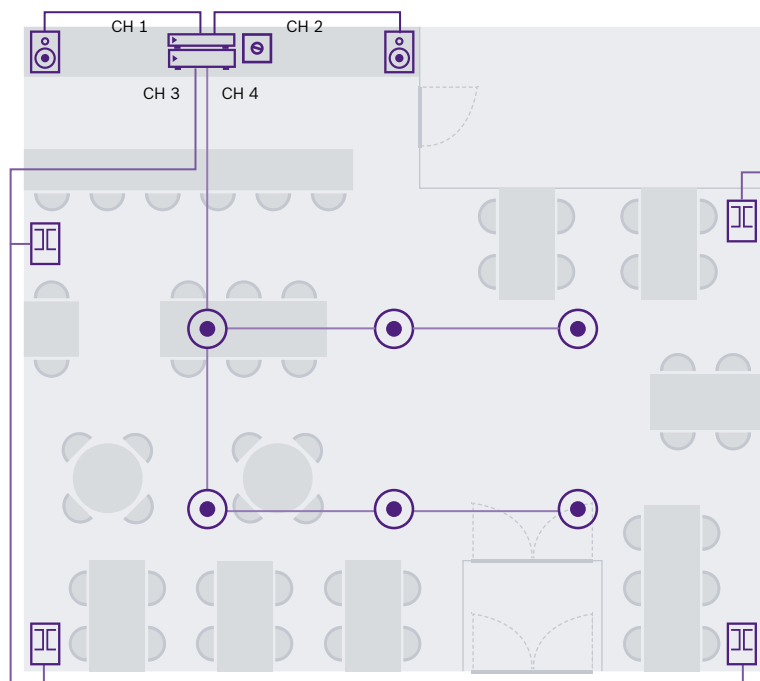

BOSCH

Invented for life

Bosch Communications Solutions

Small / Midsized Restaurant

Cozy dining - it's all about intimacy and the background music helps to create this

Suitable for small/medium-sized restaurants, the PLENA matrix Digital Sound System is a quality step-up solution with more functionality than ordinary consumer audio products. It is possible to cover several areas including the restaurant itself as well as the adjoining kitchen or service area. With the integrated wall panels, restaurant managers can choose the music source and control the volume of the zones remotely.

- ▶ Restaurant area: approx. 400 - 500 m² (1312 - 1640 ft²) 2+ zones
- ▶ High quality audio with acoustically balanced crossover point
- ▶ Suitable for occasional live performance/speech
- ▶ Zone volume can be independently adjusted
- ▶ Priority for emergency broadcast announcement

The layouts are for general and visual purposes only and should not be directly applied to any installation.

LEGEND		
	Premium commercial loudspeaker LB20-PC30-5	
	Premium commercial loudspeaker LB20-PC90-8	
	Premium ceiling loudspeaker LC2-PC30G6-8	
	PLENA matrix mixer PLM-8M8	
	PLENA matrix power amplifier PLM-4P220	
	PLENA matrix wall control panel PLM-WCP	

Channels 1 & 2 limited to match loudspeaker power