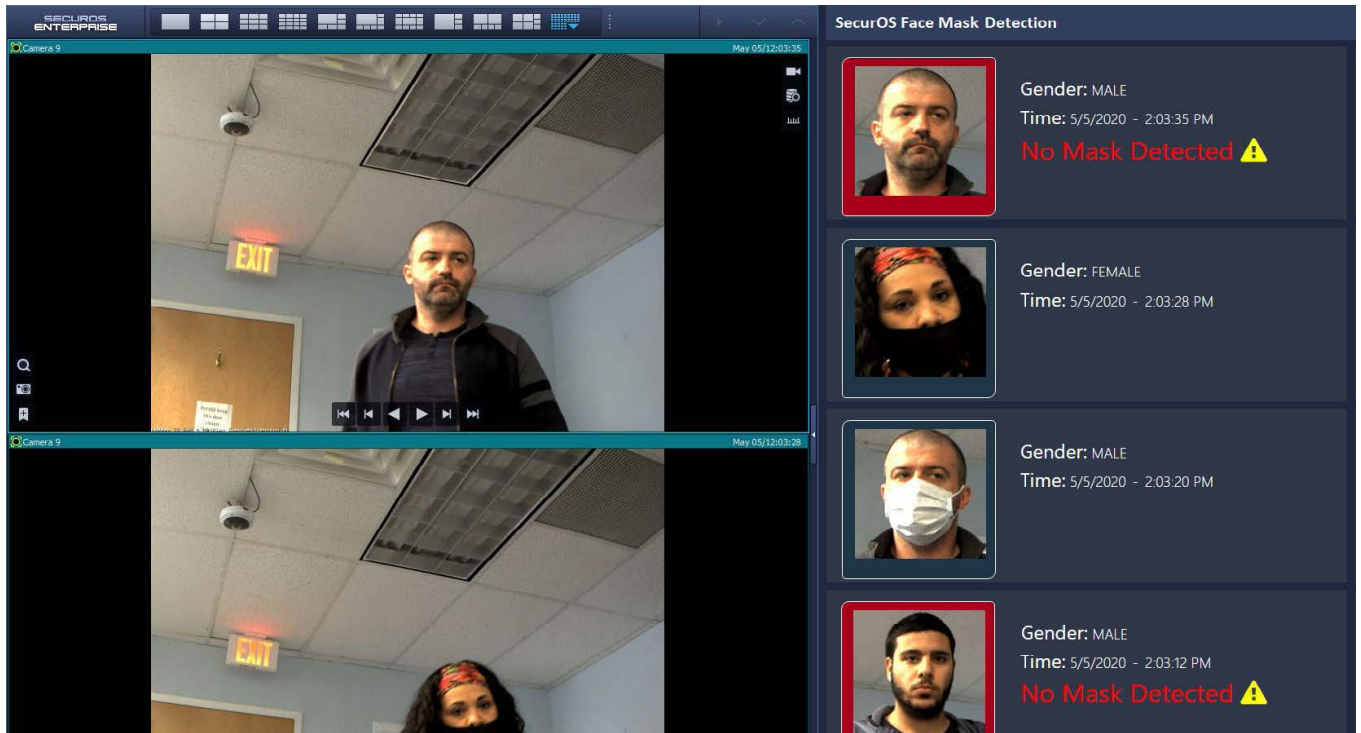

BOSCH

Invented for life

Protective face mask detection

An integrated solution offered by ISS and Bosch

ISS SecurOS™
Face mask detection

ISS SecurOS™ Face Mask Detection is an intelligent video analytics module for the SecurOS™ Video Management Platform, that detects the presence/absence of a protective mask on a person's face. The analytics module uses advanced Neural Network algorithms to detect a person's face in the scene, and then check if they are wearing a face mask. If the module detects the absence of a mask, the system will generate an alarm (visual, audio, email) to notify the security personnel, and also save all the data in a database for future reports and analysis.

Bosch products and technologies are deeply integrated with ISS SecurOS®

ISS is a leading developer of video management and video intelligence solutions, as well as video-based industrial automations systems. The ISS video management platform, SecurOS™, is the nucleus of a complete security eco-system, a visualization platform that integrates with Bosch cameras, access control, fire and intrusion systems.

Bosch and ISS deliver **integrated security solutions** that turn video into intelligence

In partnership with

Protective face mask detection in ISS SecurOS:

A wide range of video security cameras

Bosch delivers the highest quality images with resolutions up to 4K ultra HD, starlight technology for low light situations and thermal solutions for early detection in poor lighting situations. Our innovative video security solutions include advanced technology features that guarantee the highest quality of relevant images.

Mask detection combined with facial recognition

SecurOS™ FaceX from ISS is an intelligent video analytics module that provides facial detection and recognition for your security needs. With its extraordinary recognition