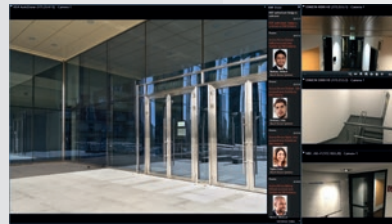

Live access monitoring for continuous overview of access events at doors