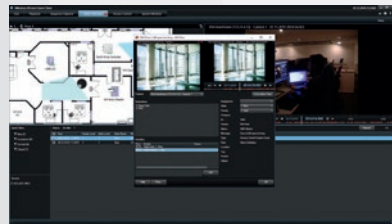

Alarm management of access events in XProtect

The Bosch division Security and Safety Systems is a leading global supplier of security, safety, and communications products, solutions and services. Protecting lives, buildings and assets is our aim. The product portfolio includes video surveillance, intrusion detection, fire detection and voice evacuation systems as well as access control and management systems. Professional audio and conference systems for communication of voice, sound and music complete the range. Bosch Security and Safety Systems develops and manufactures in its own plants across the world. Additional information can be accessed at www.boschsecurity.com

Visit www.ipp.boschsecurity.com for details on the Bosch Integration Partner Program

Founded in 1998, **Milestone Systems** is the global industry leader in open platform IP video management software. The XProtect platform delivers powerful surveillance that is easy to manage, reliable and proven in thousands of customer installations around the world. With support for the widest choice in network hardware and integration with other systems, XProtect provides best-in-class solutions to video enable organizations – managing risks, protecting people and assets, optimizing processes and reducing costs. Milestone software is sold through authorized and certified partners.

For more information, visit: www.milestonesys.com