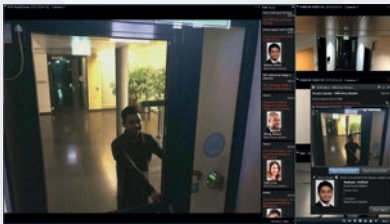

Control and monitor access devices through XProtect

Video verification via the XProtect dialogs including cardholder details