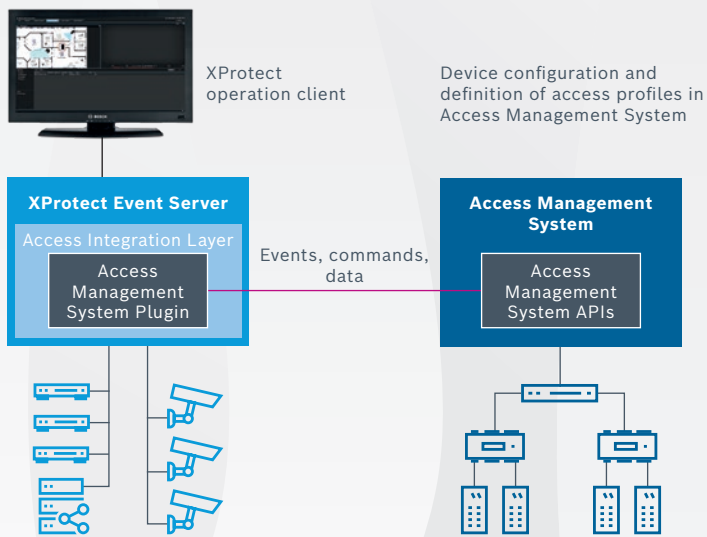

BOSCH

Invented for life

Integrated access control solution

Video management system

Bosch Security and Safety Systems and Milestone Systems

- ▶ Video and access management in one user interface
- ▶ Video verification via the XProtect dialogs including cardholder details with cardholder photos for increased security at doors
- ▶ Live access monitoring for continuous overview of access events at doors
- ▶ Possibility to search for cardholder activities and activities at doors for forensic purposes
- ▶ Access Management System (AMS) plugin deployed on Milestone XProtect backend

This solution offers integration of Milestone's video management system XProtect with Bosch's Access Management System (AMS). While XProtect offers state-of-the-art video management, the Access Management System is the highly resilient solution for medium- to large-sized access control applications. The integration of the two systems makes your premise even more secure, allowing you to view and handle access events in XProtect. For example, the operator can open and close doors, view door events like "open too long" or "forced open" or change door modes via the access control cameo or via the map view in the XProtect user interface. Moreover, the XProtect map view shows the access device states, e.g. if a door is open or closed. The integration also allows for manual video verification and live access monitoring.

Thanks to the video verification, the operator can verify if the person at the door matches the registered cardholder in the data base and grant or deny access accordingly. The live access monitoring delivers a constant overview of all the persons who are trying to gain access to a certain door, enabling the operator to prevent misuse of ID cards. The possibility to search for cardholder activities and activities at doors in the log file enables the operator to perform forensic search activities.