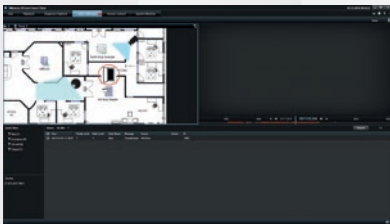

XProtect map with access device states