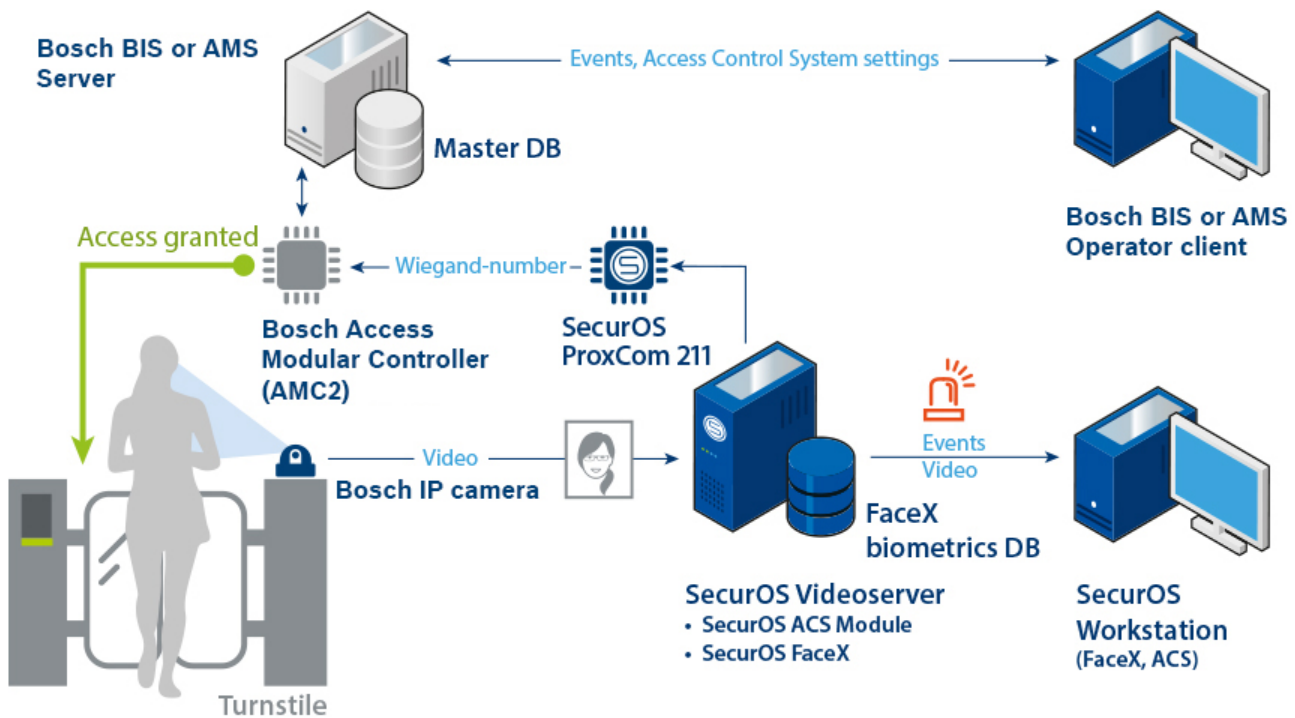

## Access control management with facial recognition

A contactless solution by Bosch and ISS

Access control with facial recognition allows a person's face to be their credential

Bosch products and technologies are deeply integrated with ISS. ISS SecurOS™ FaceX integrates with Bosch Access Management System allowing a person's face to be their credential, creating a contactless access solution. The face could also be combined with other credentials for multifactor authentication.

### **Multifactor Authentication**

Special mode to manage access control systems (ACS) for both single-factor and multi-factor authentication.

### **Anti-spoofing**

Special feature to check for face liveness, and ensure that printed photos or images from mobile devices (phone, tablet) will be flagged as spoofing alarms.

Bosch and ISS deliver **integrated security solutions** that turn video into intelligence

## Seamless Integration of facial recognition and access control

Face recognition for single-factor authentication: