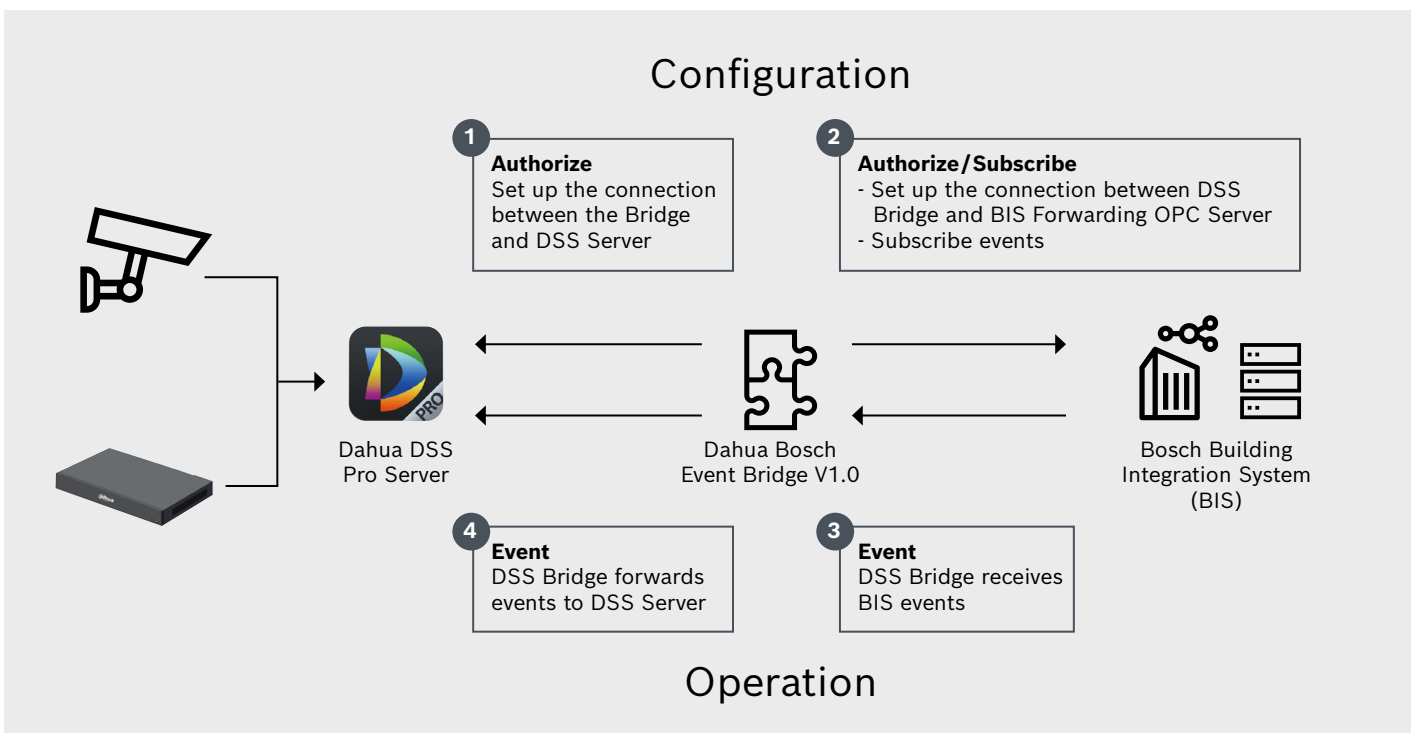

Video management

Integrated security solution with Dahua DSS video management

Dahua DSS Bridge enables Dahua DSS Pro video management solution to receive events and alarms from Bosch Building Integration System (BIS). Dahua DSS Professional is a centralized management system designed for large-scale and industrial applications. It provides centralized video monitoring and works seamlessly together with connected Bosch hardware. The alarm notifications of BIS can be verified by video streams from Dahua DSS connected cameras in a unified platform. Thanks to the established connection between DSS Professional and BIS server, functions such as receiving, recording or searching events from the Bosch connected security and safety subsystems are supported. Dahua DSS Bridge is installed on the Dahua DSS server and enables the communication between Dahua DSS Pro and BIS.

- Only one front-end system for Dahua video and Bosch access control, intrusion and fire events
- Visually verify & handle alarms with just a few clicks in DSS
- Fast configuration and secure communication for both systems

Compatibility

Dahua

Bosch Security and Safety Systems

DSS Professional V8.0.4 and later versions with Dahua Bosch_Event_Bridge_V1.0

Building Integration System 4.8 and higher

Commercial buildings

Banking

Critical infrastructure

Key features

- Real-time events from BIS (access control, intrusion, fire, etc.)
- BIS event history searchable in DSS
- Secure communication and authentication between DSS and BIS
- Fast configuration of BIS events and linked actions in DSS