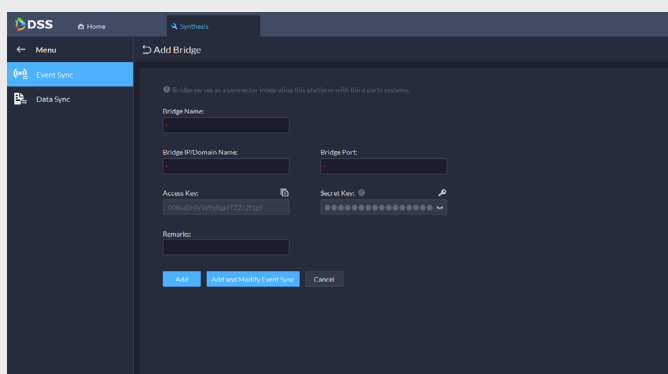

Video management

Integrated security solution with Dahua DSS video management

Dahua DSS Bridge enables Dahua DSS Pro video management solution to receive events and alarms from Bosch Building Integration System (BIS). Dahua DSS Professional is a centralized management system designed for large-scale and industrial applications. It provides centralized video monitoring and works seamlessly together with connected Bosch hardware. The alarm notifications of BIS can be verified by video streams from Dahua DSS connected cameras in a unified platform. Thanks to the established connection between DSS Professional and BIS server, functions such as receiving, recording or searching events from the Bosch connected security and safety subsystems are supported. Dahua DSS Bridge is installed on the Dahua DSS server and enables the communication between Dahua DSS Pro and BIS.

Compatibility

Dahua

Bosch Security and Safety Systems

DSS Professional V8.0.4 and later versions with Dahua Bosch_Event_Bridge_V1.0

Building Integration System 4.8 and higher

Commercial buildings

Banking

Critical infrastructure

Key features

- Real-time events from BIS (access control, intrusion, fire, etc.)
- BIS event history searchable in DSS
- Secure communication and authentication between DSS and BIS
- Fast configuration of BIS events and linked actions in DSS