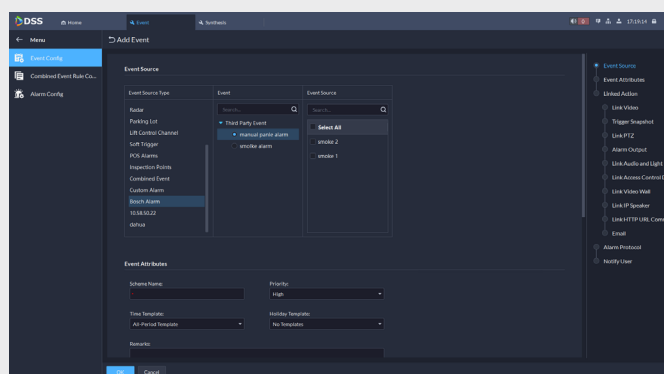

Configuration of BIS alarms and actions in DSS

Bosch Security and Safety Systems is a leading global supplier of security, safety, and communications products, solutions and services. Protecting lives, buildings and assets is our aim. The product portfolio includes video surveillance, intrusion detection, fire detection and voice evacuation systems as well as access control and management systems. Professional audio and conference systems for communication of voice, sound and music complete the range. Bosch Security and Safety Systems develops and manufactures in its own plants across the world.

For more information, visit [boschsecurity.com](https://www.boschsecurity.com)

Dahua Technology is a world-leading video-centric AIoT solution and service provider. With its 'Dahua Think#' corporate strategy, Dahua Technology focuses on two core businesses: City and Enterprise. The company firmly strengthens its technological strategies that include AIoT and IoT digital intelligence platforms, comprehensively promoting the digital intelligence upgrading of cities and enterprises based on customer needs, and creating more value for the digital-intelligent transformation of various industries.

For more information, visit [dahuasecurity.com](https://www.dahuasecurity.com)