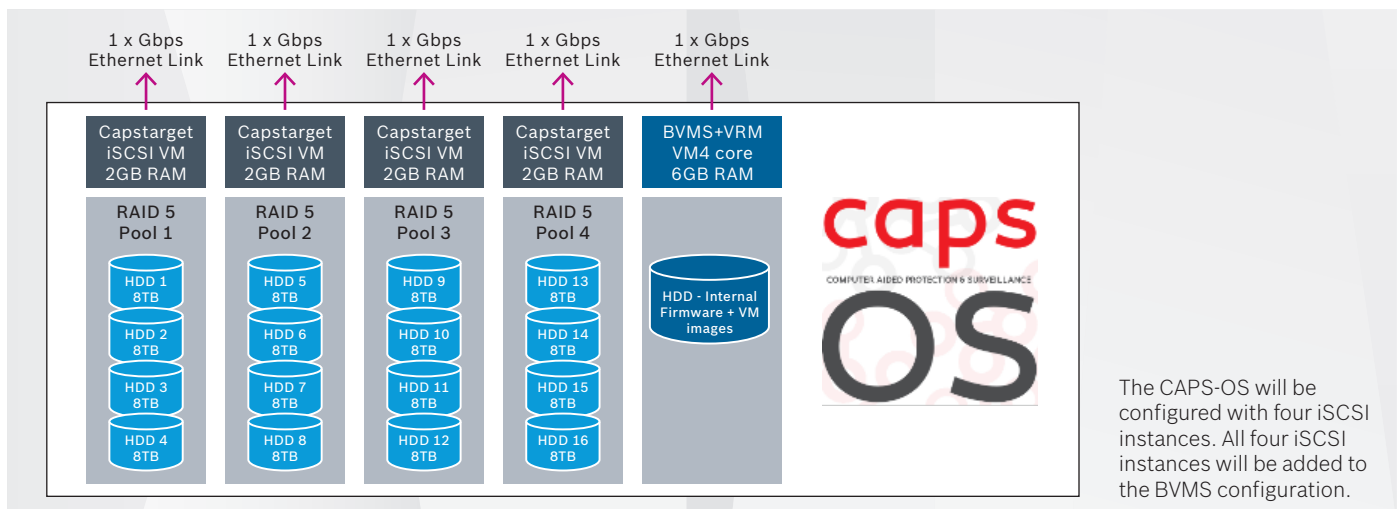

Configuration

The Bosch division Security and Safety Systems is a leading global supplier of security, safety, and communications products, solutions and services. Protecting lives, buildings and assets is our aim. The product portfolio includes video surveillance, intrusion detection, fire detection and voice evacuation systems as well as access control and management systems. Professional audio and conference systems for communication of voice, sound and music complete the range. Bosch Security and Safety Systems develops and manufactures in its own plants across the world. Additional information can be accessed at www.boschsecurity.com

Capsule Technologies is offering High-Density Storage and Hyper converged building blocks designed for the Surveillance Environment. This solution aims to remove the pain of complex Server and Storage solution infrastructure by providing a single building block for the entire Server / Storage surveillance infrastructure.

For more information, visit <http://www.capsule-sa.co.za/>

Visit www.ipp.boschsecurity.com for details on the Bosch Integration Partner Program