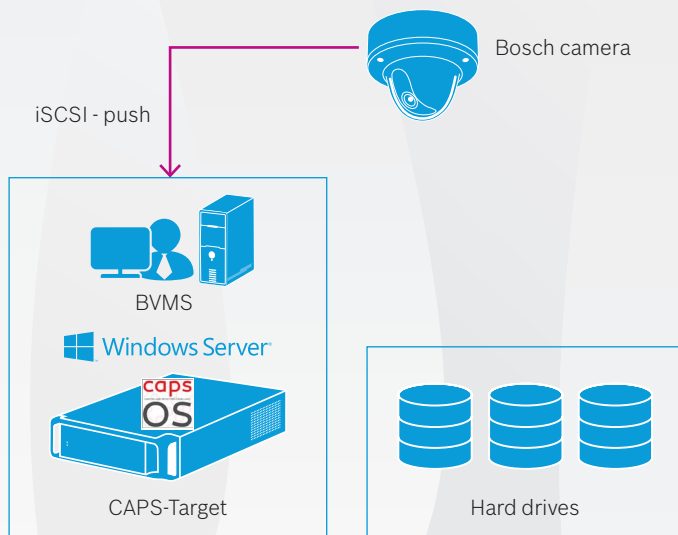

BOSCH

Invented for life

Integrated Security, Safety and Video Management Solution

Storage solution

Bosch Security and Safety Systems and Capsule Technologies

- ▶ Do more for less: BVMS running on a single, all-in-one, Capsule storage device
- ▶ Fully optimized to benefit from built-in BVMS resilience
- ▶ High-performant CAPSOS software layer for iSCSI distribution
- ▶ Specifically optimized for the Bosch video surveillance components

Combining the BVMS and Bosch Video Recording Manager with Capsule storage devices enables customers to deploy a high-performant, flexible and cost-effective video surveillance system.

Capsule ICE and DR series storage devices are certified for use with the BVMS. BVMS is a unique enterprise IP video security solution that provides seamless management of digital video, audio and data across any IP network. It provides the best VMS to go with Bosch video surveillance devices.

The Capsule hardware is running on CAPS-OS™. CAPS-OS™ provides new capabilities and performance improvements ideal for enabling modern hardware to deliver a high performance solution and integrated virtualization services. CAPS-OS™ is based on minimalist version of Linux operating system largely modified by Capsule Technologies, bundled with proprietary software developed by Capsule Technologies. CAPS-OS™ has been specifically modified to fit to the Bosch video surveillance components, to achieve new performance levels.

The wide selection of tested Capsule devices and scalability of the BVMS (Viewer to Enterprise) makes the combined solution suitable for multiple video surveillance applications, for example healthcare, transportation, commercial buildings and education.