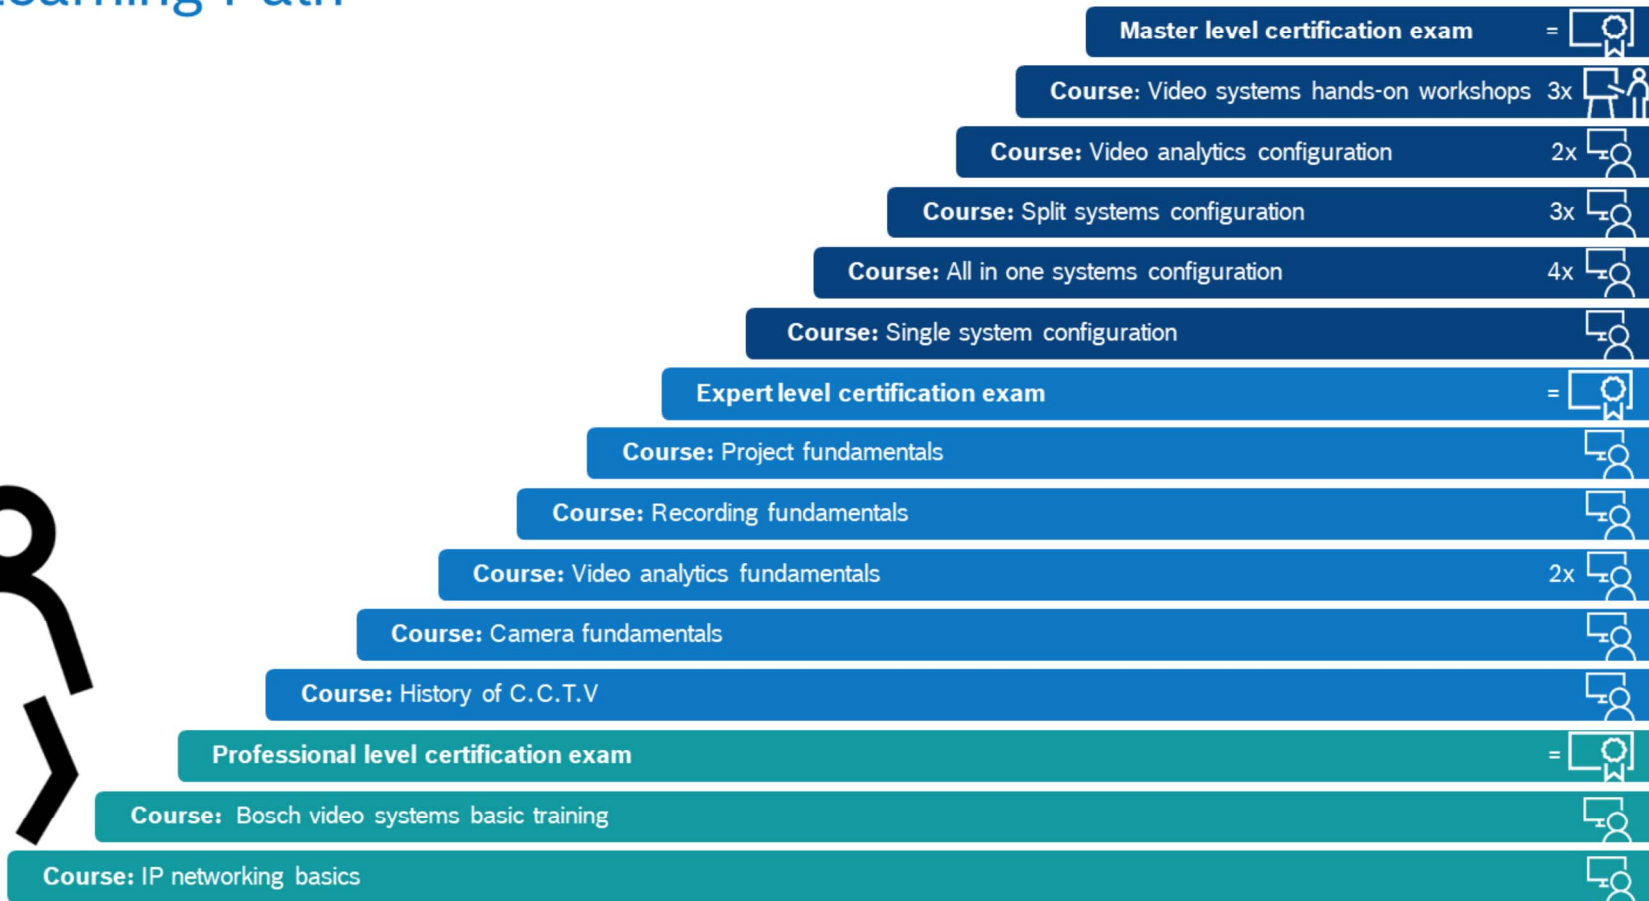

Bosch Video Systems Learning Path

Master

Expert

Professional

Classroom
 Online
 Certification