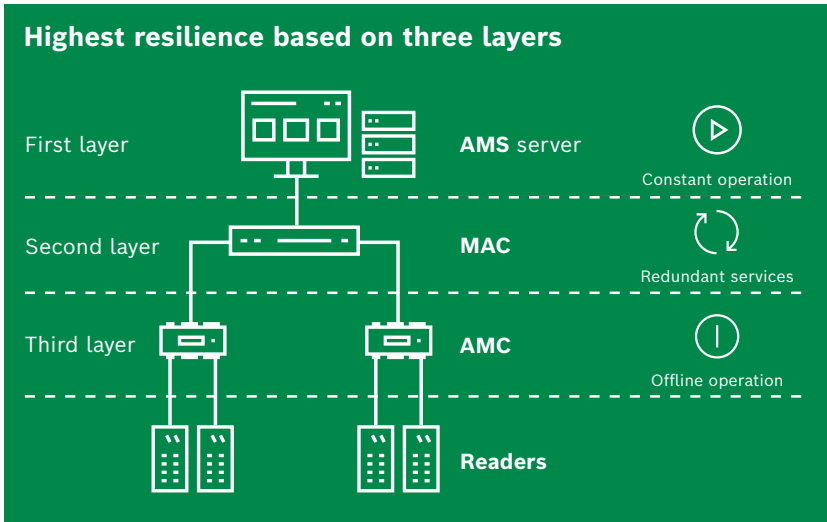

Access Management System

The Access Management System is your choice for medium to large sized access control solutions such as office buildings, educational institutes or hospitals. It supports up to 400,000 cardholders, up to 10,000 doors, up to 200 workstation clients and up to 200 divisions.

Simplicity Easy to use, operate and expand

Lite

Plus

Professional

Three license packages available for different project needs

Easy installation & basic configuration

Intuitive GUI

Easy-to-use map viewer

Threat level management for increased safety on site

Up to 15 configurable threat levels

Initiation of safety measure with one click

Situational awareness for fast and most efficient reaction

Map viewer

Swipe Ticker

Multiple functionalities

Global anti-passback

Random screening

Occupancy Limit Control

Division management

Mantrap

Guard tour

Future-proof investment High scalability